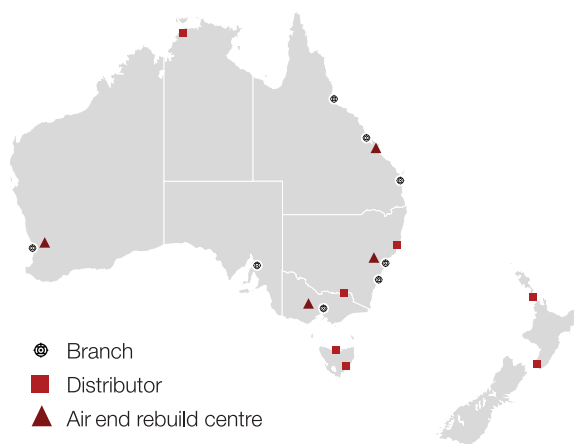

Rebuilding an air end is a precision job

That's why Hitachi Global Air Power air end centres are manned by expert technicians equipped with state-of-the-art equipment.

Hitachi Global Air Power air end centres offer:

- Full rebuilds in accordance with factory design specifications
- Air end exchange, complete drill kits and vessels – all genuine components
- The latest diagnostic and repair equipment
- Expert technicians with years of experience.

Call us today at 1300 266 773 to speak to one of our expert staff or drop in to one of our air end centres.

Queensland

36 Caterpillar Drive, Paget, Mackay
QLD Australia 4740

Victoria

7 Bazalgette Cr, Dandenong South,
VIC Australia 3175

Western Australia

28 Courtney Place, Wattle Grove,
WA Australia 6107

New South Wales

21 Ayrshire Crescent, Sandgate,
NSW Australia 2304

© Hitachi Global Air Power Australia Pty Ltd

hitachiglobalairpower.au

7 Bazalgette Crescent, Dandenong South,
VIC 3175, Australia

T 1300 266 773
F +61 3 9703 9053